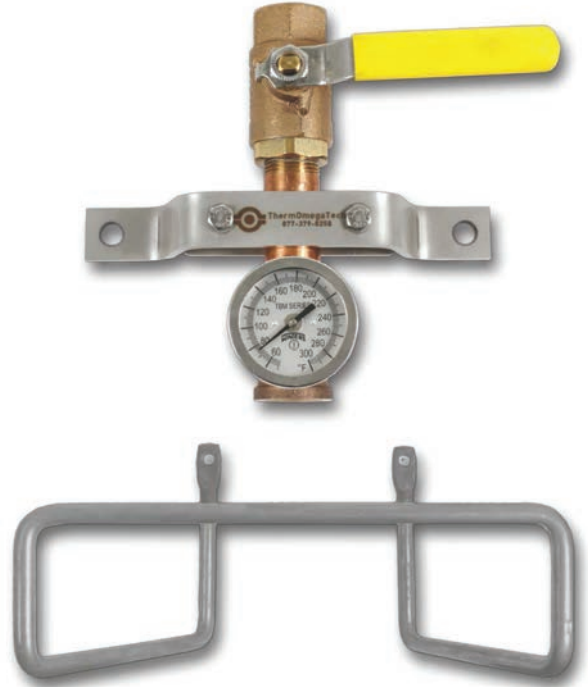

## SINGLE CHANNEL WASHDOWN STATION

The ThermOmegaTech® HCS Single Channel Washdown Station provides convenient delivery of a single stream of hot or cold water for washdown applications. A quarter turn ball valve provides simple, yet effective control, while the integrated temperature gauge gives confirmation of outlet water temperature.

A Stainless Steel Mounting Bracket and hose rack are included. Inlet and outlet connections are 3/4" Female NPT and Brass or Stainless Steel versions are available. This unit is not designed for steam service.

### MATERIALS

Ball valve..... Stainless Steel or Bronze/B62  
 Temperature gauge..... Stainless Steel/Plexi-glass  
 Mounting bracket..... Stainless Steel  
 Pipe fittings..... Stainless Steel or Brass/Bronze  
 Hose rack..... Stainless Steel

### ORDERING INFORMATION

Part Number	Description
377 - 410020 - 000	HCS, Brass construction
377 - 410120 - 000	HCS, Stainless Steel construction
940 - 000100 - 050	50ft. Black Hot Water Hose (25, 50, and 75 feet lengths available)
940 - 100100 - 050	50ft. White Creamery Hot Water Hose (25, 50, and 75 feet lengths available)
941 - 410110 - 000	Blue Washdown Gun