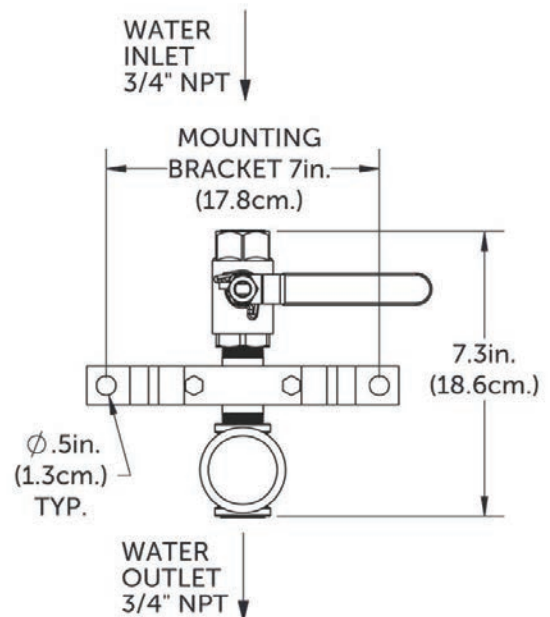

## SPECIFICATIONS

### TECHNICAL DATA

Maximum water pressure.....150 PSIG  
 Maximum water inlet temperature.....200°F (93.3°C)  
 Approximate weight (w/o hose & gun).....5 lbs. (2.27 Kg)

### SIZES AND PIPE CONNECTIONS

Mixing Station..... 3/4" NPT inlets and outlet  
 Hose..... 3/4" NPT (male) swivel x 1/2" NPT (male) swivel  
 Gun..... Accepts 1/2" male NPT

### DIMENSIONS